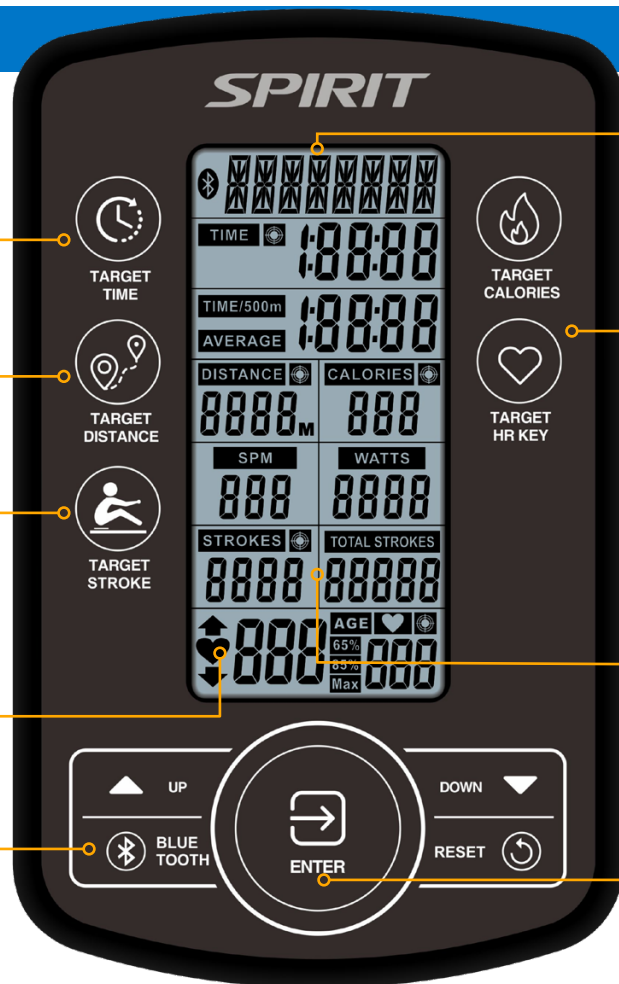

CRW900 WATER ROWER

ERGONOMIC HANDLE DESIGN

10 LEVELS OF RESISTANCE

ADJUSTABLE PEDALS

*The SPIRIT Fitness **CRW900** Rower brings the timeless tradition of rowing into the gym. The highlight of this machine is its distinctive water tank which provides up to 10 challenging levels of resistance with a simple turn of a knob. A large 5.5" easy-to-read console has 5 pre-programmed workouts to keep athletes engaged. The wooden and steel frame features smooth slide rails, an ergonomically molded seat, and commercial-grade contoured and padded handlebar that deliver the ultimate combination of quiet, smooth, and reliable performance.*

CRW900 WATER ROWER

- 10 levels of water resistance with easy-adjust knob to challenge all fitness levels
- Timeless wooden and steel frame for lasting performance
- Console is adjustable to ensure the perfect viewing angle
- Commercial grade contoured and padded handlebar for comfort and durability
- Smooth and quiet performance
- XL twin tank design with durable multi-bladed impeller for greatly improved resistance range
- Adjustable footboards with straps
- Ergonomically molded seat

Easy-touch target program buttons

Heart rate display panel

Bluetooth (Connect to SpiritFit App)

Large, easy-to-read display

5 engaging programs

Time, distance, calories, watts, speed, SPM

Oversized selection button for ease of use.

CRW900 CONSOLE FEATURES

The new CRW900 console features a large, easy-to-read 5.5" LCD and integrated Bluetooth, ensuring athletes have access to vital workout data when and where it matters most. Clearly marked sections display data including Time, Distance, Calories, Pulse, SPM, Total Strokes, Watt, 500 Time / Avg Time 500, and Level. With 5 pre-programmed workouts and optional manual settings, users of all levels stay engaged and at the peak of their training. The CRW900 console also automatically detects strokes, so getting started is as easy as sitting down and pulling on the handlebar.